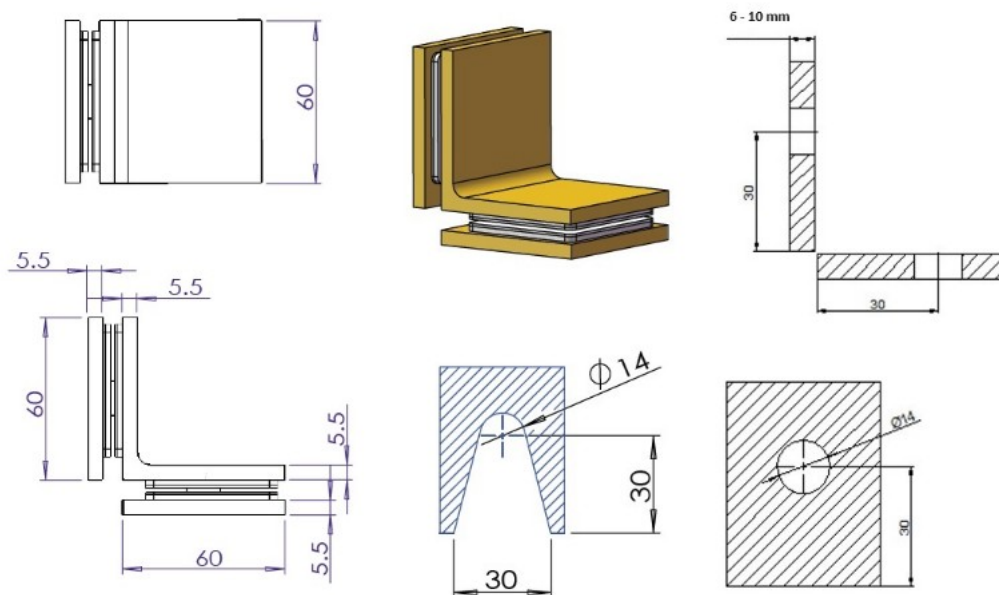

PRODUCT SHEET

Description:

Glass Clamp "Lima", 90DG, Polished Brass, Glass/Glass, 60x60x 20,5mm, 6-10mm Glass, Glass Mounted By $\varnothing$ 14mm Drilling, Hidden, Screws, Brass, Alu & SS-304 Material

Item number:

15.26.840-8

Units	Box	Carton	HS Code	Barcode
Pcs.			8302419000	
				5704866519472

SISO A/S

Mileparken 11
DK-2740 Skovlunde
Denmark
VAT: 24786013

Phone +45 45 830 900

www.siso.dk
siso@siso.dk

Danske Bank
Nytorv Branch
Copenhagen
SWIFT: DABADKKK

Account no.
4180 3112 112936
IBAN Account
DK7230003112112936